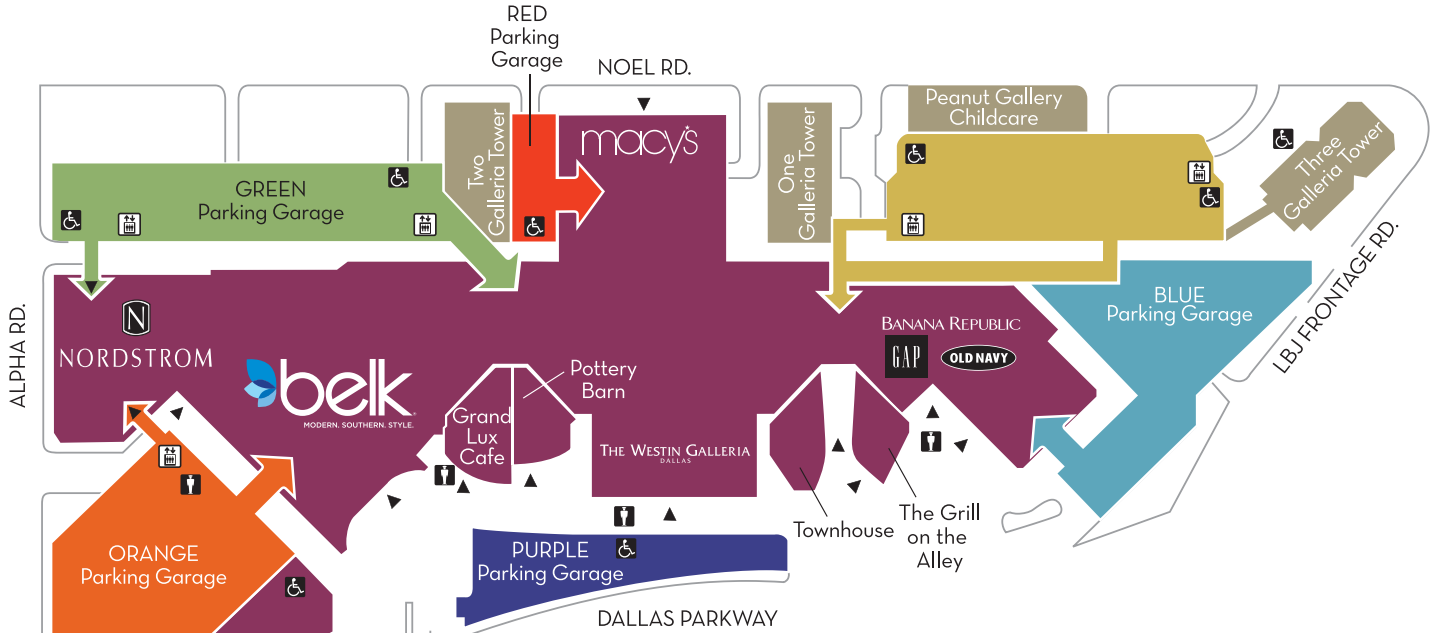

# PARKING ACCESS

Valet Parking:  
 0-2 hours = \$10  
 2-4 hours = \$16  
 4-8 hours = \$20  
 Overnight (8+ hours) = \$28 (Tax not included)

- ▲ Street Level Entrance
- ◀ Garage Level Entrance
- ♿ Parking
- 👤 Valet Parking